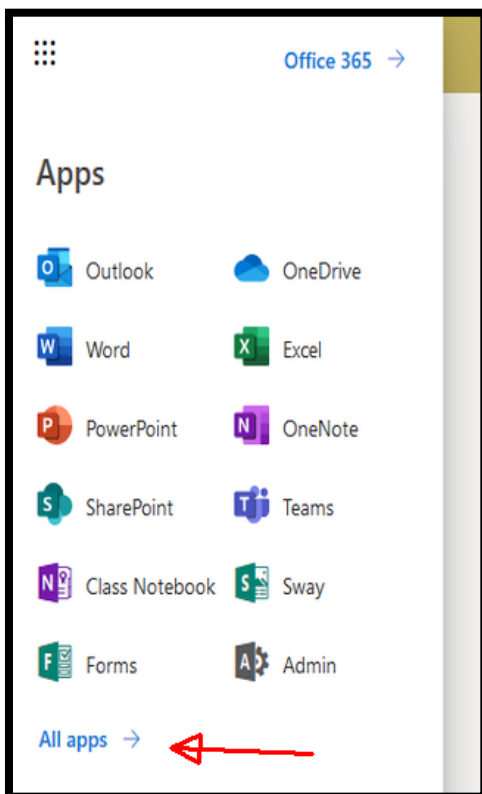

3. Select All apps.